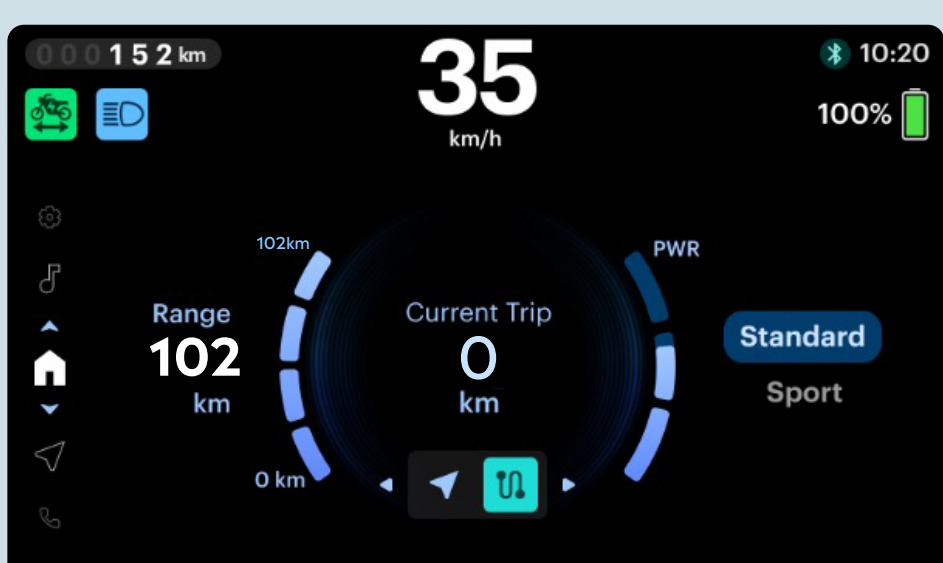

In-Vehicle Infotainment

Smart, Clear, and Connected Riding Experience

- » 17.78cm (7") Dynamic TFT display for sharp, clear visuals*.
- » Honda RoadSync Duo for seamless mobile integration*.

- » All essential information at a glance.
- » Day & Night modes for optimal clarity.
- » Control everything with easy toggles.

* This feature is available in the Activa e: Honda RoadSync Duo® variant only

Riding Modes

A mode for every mood

Econ Mode:

Maximizes efficiency by reducing power, softening acceleration, and extending range for a greener ride.

Standard Mode:

Balances power and efficiency for smooth acceleration and everyday comfort.

Sports Mode:

Enhances performance with increased power, sharper acceleration, and higher speed for a thrilling ride.